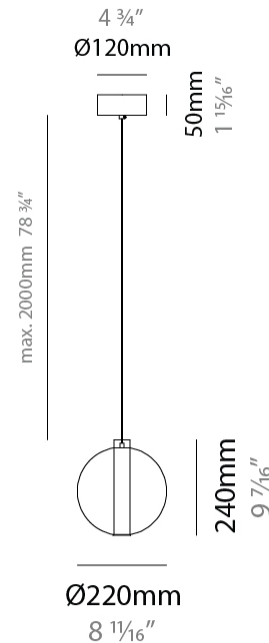

D141224-

base number	Color Temperature	Finish Options	Finish Options

1. To build a product code in our configurator select the specify button on the base model # product page
2. To build a manual product code on this datasheet choose from the options listed below in blue font and add the suffix to the base model #

GENERAL

Series: Oscura Max
Subseries: Oscura Max - Monopoint
Brand: Cangini & Tucci
Division: Design
Mounting Type: Suspension
Mounting Location: Ceiling
Subcategory: Pendant

PHYSICAL

Shape: Round
Diameter (mm): 220
Diameter (in): 8 ¹¹/₁₆
Height (mm): 240
Height (in): 9 ⁷/₁₆
Max. Overall Height (mm): 2240
Max. Overall Height (in): 88 ³/₁₆
Light Distribution: Omnidirectional
Weight (kg): 0.855
Weight (lbs): 1.88
Fixture Finish: AMB / BLK / BRZ / GLD / GRN / PNK / RGD / RUB / SKB / SMK / STE / TOB / TRA
Holder Finish: CHR / WHI / BLK / BCR
Fixture Material: Glass / Metal
Cable Details: 2,000mm Transparent cable

ELECTRICAL

Lamp Type: LED (Zhaga Standard)
Input Wattage (W): 7.8
Total Output Wattage (W): 6
Dimming: Non-Dimmable
Driver Included: Yes
Driver Location: Integrated
Input Voltage (V): 120 - 277
Constant Current (MA): 500mA
Upon Request: Non-Dimming / Phase Dimming (120Vac only) / 0-10V Dimming

LED

Color Temperature (°K): 2700 / 3000
Max. Delivered Lumen (lm): 866
CRI: >90 CRI

OPTICAL

RATINGS AND CERTIFICATIONS

Certified By: Certified for North American Standards
IP rating: IP20