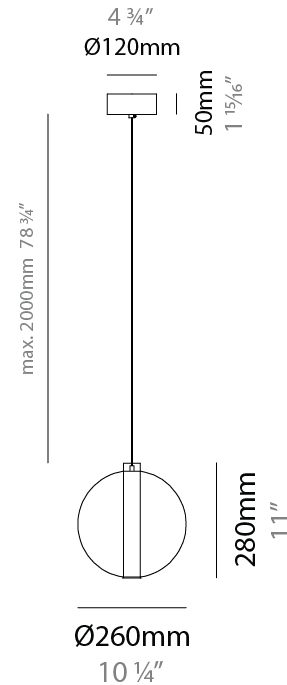

1. To build a product code in our configurator select the specify button on the base model # product page
2. To build a manual product code on this datasheet choose from the options listed below in blue font and add the suffix to the base model #

GENERAL

Series: Oscura Max
Subseries: Oscura Max - Monopoint
Brand: Cangini & Tucci
Division: Design
Mounting Type: Suspension
Mounting Location: Ceiling
Subcategory: Pendant

PHYSICAL

Shape: Round
Diameter (mm): 260
Diameter (in): 10 3/4
Height (mm): 280
Height (in): 11
Max. Overall Height (mm): 2280
Max. Overall Height (in): 89 3/4
Light Distribution: Omnidirectional
Weight (kg): 0.800
Weight (lbs): 1.76
Fixture Finish: [AMB](#) / [BLK](#) / [BRZ](#) / [GLD](#) / [GRN](#) / [PNK](#) / [RGD](#) / [RUB](#) / [SKB](#) / [SMK](#) / [STE](#) / [TOB](#) / [TRA](#)
Holder Finish: [CHR](#) / [WHI](#) / [BLK](#) / [BCR](#)
Fixture Material: Glass / Metal
Cable Details: 2,000mm Transparent cable

ELECTRICAL

Lamp Type: LED (Zhaga Standard)
Input Wattage (W): 7.8
Total Output Wattage (W): 6
Dimming: Non-Dimmable
Driver Included: Yes
Driver Location: Integrated
Input Voltage (V): 120 - 277
Constant Current (MA): 500mA
Upon Request: Non-Dimming / Phase Dimming (120Vac only) / 0-10V Dimming

LED

Color Temperature (°K): [2700](#) / [3000](#)
Max. Delivered Lumen (lm): 866
CRI: >90 CRI

OPTICAL

RATINGS AND CERTIFICATIONS

Certified By: Certified for North American Standards
IP rating: IP20

PROJECT
TYPE
SPECIFIER
QUANTITY
DATE