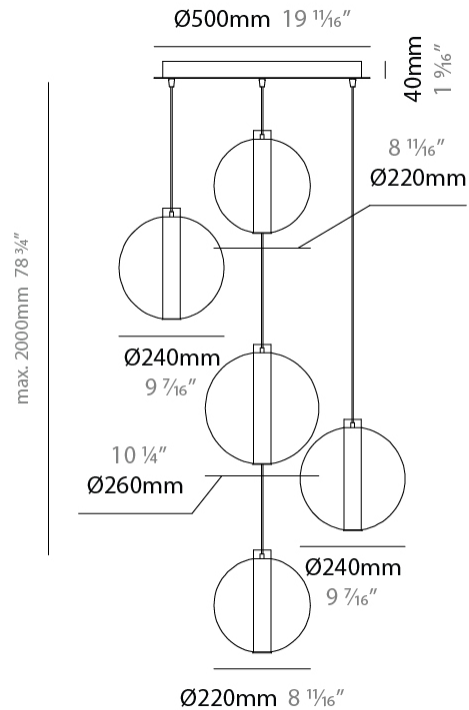

D141228-30K-MBK-AMB-BRZ-RUB-SKB-SMK

base number	_____	_____	_____
	Color Temperature	Finish Options	Finish Options

1. To build a product code in our configurator select the specify button on the base model # product page
2. To build a manual product code on this datasheet choose from the options listed below in blue font and add the suffix to the base model #

GENERAL

Series: Oscura Max
Subseries: Oscura Max - 5 Light Cluster
Brand: Cangini & Tucci
Division: Design
Mounting Type: Suspension
Mounting Location: Ceiling
Subcategory: Pendant

PHYSICAL

Shape: Round
Diameter (mm): 560
Diameter (in): 22 1/16"
Height (mm): 560
Height (in): 22 1/16"
Max. Overall Height (mm): 2560
Max. Overall Height (in): 100 13/16"
Light Distribution: Omnidirectional
Weight (kg): 8.555
Weight (lbs): 18.86
Accent Finish: PSS
Fixture Material: Glass / Metal
Cable Details: 2,000mm Transparent cable

ELECTRICAL

Lamp Type: LED (Zhaga Standard)
Input Wattage (W): 39
Total Output Wattage (W): 30
Dimming: Non-Dimmable
Driver Included: Yes
Driver Location: Integrated
Input Voltage (V): 120 - 277
Constant Current (MA): 500mA
Upon Request: Non-Dimming / Phase Dimming (120Vac only) / 0-10V Dimming

LED

Number of LEDs: 5
Color Temperature (°K): 3000
Max. Delivered Lumen (lm): 4330
CRI: >90 CRI

OPTICAL

RATINGS AND CERTIFICATIONS

Certified By: Certified for North American Standards
IP rating: IP20